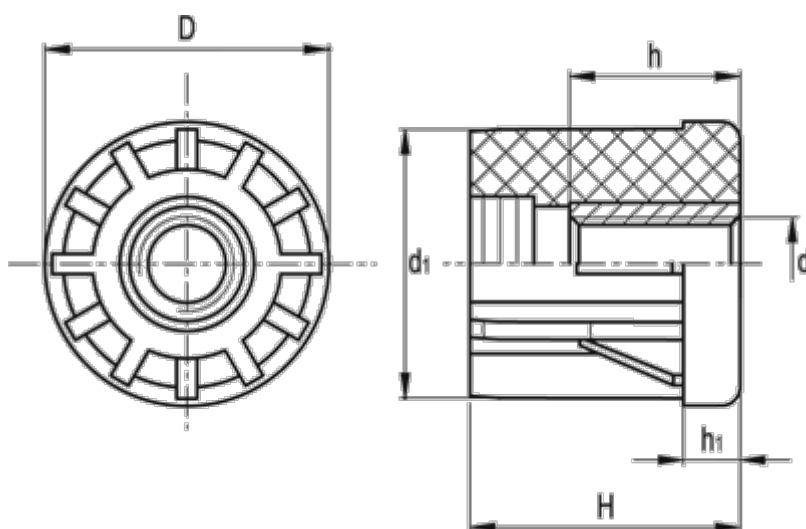

Data Sheet

Article number: 2310320293
Description: E+G Round end-cap
NDX.T-38x2.5-M12

Measures

d	= M12	Tube wall thickness = 2.5
D	= 38	Weight (g) = 32
d1	= 33.0	
h	= 10	
H	= 38	
h1	= 8	
Internal tube size	= 33.0	
Outer tube size	= 38.0	